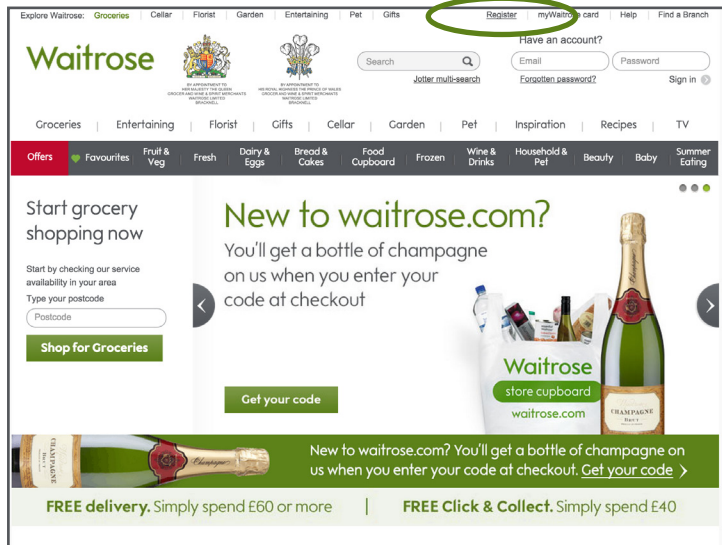

# Register for an online account & join myWaitrose

1

Click on Register

5

Confirm and complete your details and click Submit

2

Enter your email address, then select, 'No - I'd like to register'

3