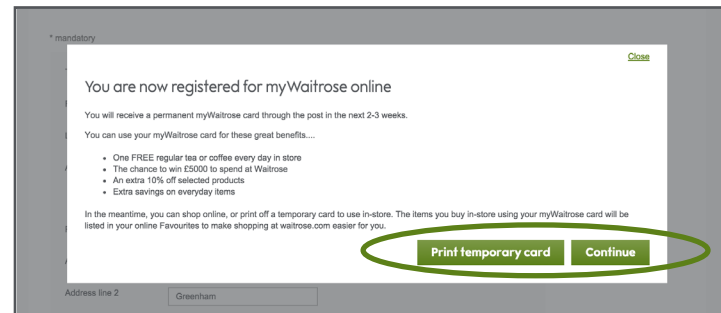

# Register for an online account & join myWaitrose

1

Click on Register

5

Confirm and complete your details and click Submit

2

Enter your email address, then select, 'No - I'd like to register'

3

Confirm your email address and choose a password

4

In order to Pick Your Own Offers you'll need to join myWaitrose so select 'Sign me up' and click Continue

6

You're now registered - click Continue. You can also print a temporary card to use straight away.