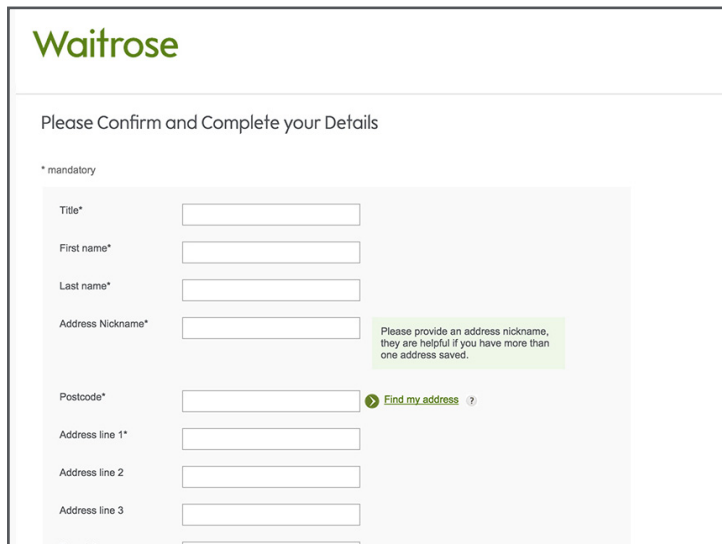

# Register for an online account & join myWaitrose

1

Click on Register

5

Confirm and complete your details and click Submit

2

Enter your email address, then select, 'No - I'd like to register'

3

Confirm your email address and choose a password

4

In order to Pick Your Own Offers you'll need to join myWaitrose so select 'Sign me up' and click Continue

6

You're now registered - click Continue. You can also print a temporary card to use straight away.