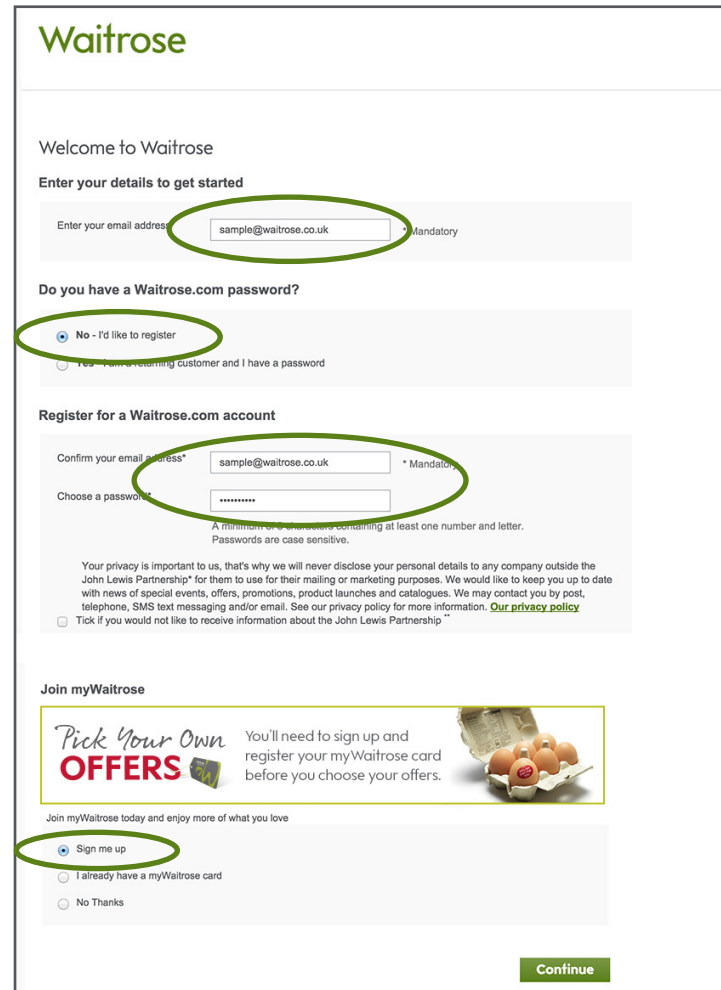

# Register for an online account & join myWaitrose

1

Click on Register

5

Confirm and complete your details and click Submit

2

Enter your email address, then select, 'No - I'd like to register'

3

Confirm your email address and choose a password

4

In order to Pick Your Own Offers you'll need to join myWaitrose so select 'Sign me up' and click Continue

6

You're now registered - click Continue. You can also print a temporary card to use straight away.