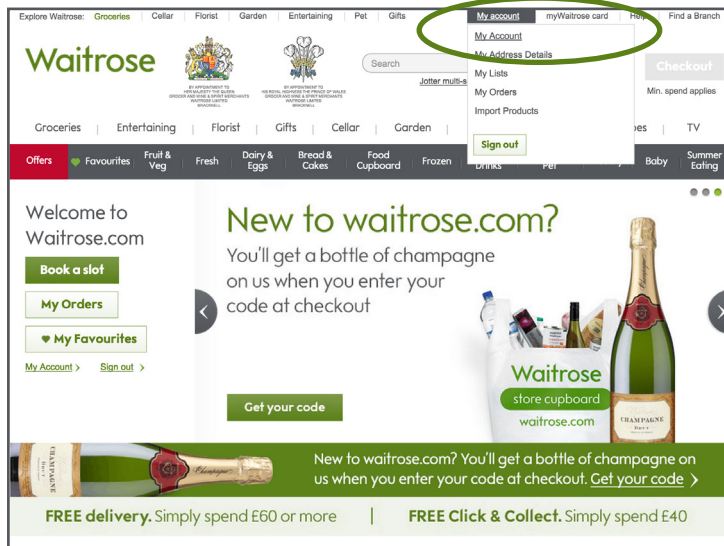

# Register your myWaitrose card

1 Sign in to your online account if you're not already, then click on My Account

2 Click on Register myWaitrose card

3 Select permanent card or temporary card and enter your card number. Click Select