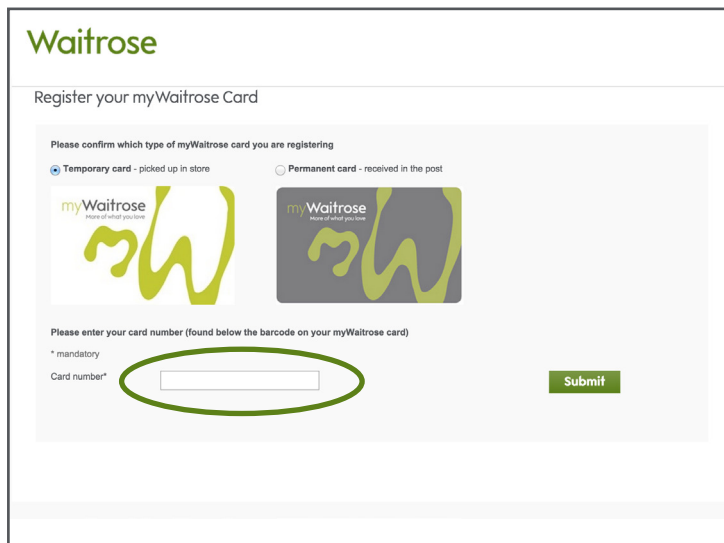

# Register your myWaitrose card

1 Sign in to your online account if you're not already, then click on My Account

2 Click on Register myWaitrose card

3 Select permanent card or temporary card and enter your card number. Click Select

4 Your myWaitrose card is now registered to your account