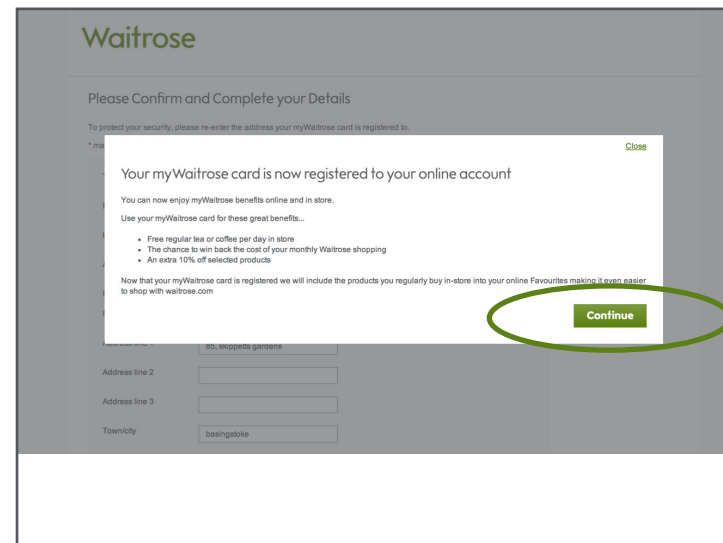

# Register your myWaitrose card

1 Sign in to your online account if you're not already, then click on My Account

2 Click on Register myWaitrose card

3 Select permanent card or temporary card and enter your card number. Click Select

4 Your myWaitrose card is now registered to your account