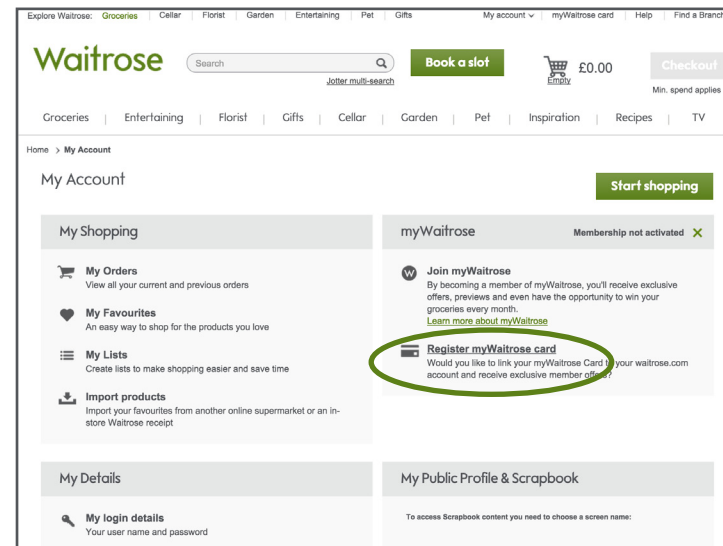

# Register your myWaitrose card

1 Sign in to your online account if you're not already, then click on My Account

2 Click on Register myWaitrose card

3 Select permanent card or temporary card and enter your card number. Click Select

4 Your myWaitrose card is now registered to your account